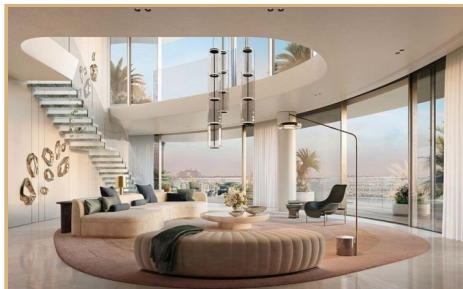

TEREZAESTATES.COM

BUY | SELL | RENT

Gallery