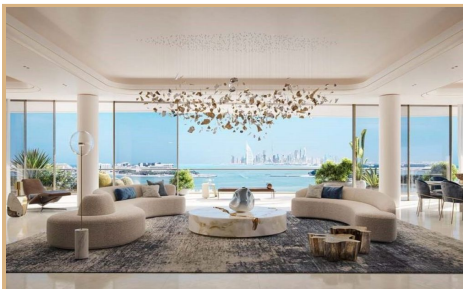

TEREZAESTATES.COM

BUY | SELL | RENT

Gallery